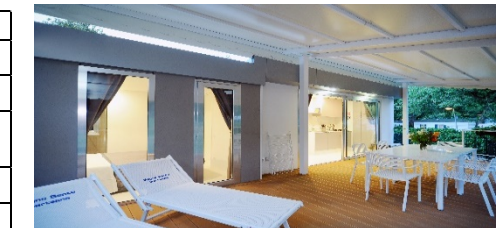

MOBILE HOME WITH COVERED BALCONY – TYPE A SUPERIOR

Surface of 24 m ²
Covered balcony of 13,5 m ²
Living room with sofa bed
2 bedrooms: 1 double bed and 1 with 3 beds
Fully equipped kitchen
1 Bathroom

MOBILE HOME WITH COVERED BALCONY – TYPE B

Surface 28-30 m ²
Covered balcony of 18 m ²
Living room with sofa bed
2 bedrooms: 1 double bed and 1 with 2 beds
Fully equipped kitchen
2 Bathrooms

MOBILE HOME WITH COVERED BALCONY - TYPE LUX

Surface 34 sqm
Covered balcony 30 sqm
Living room with tv
2 bedrooms: 5 beds or 3 bedrooms: 6 beds
Fully equipped kitchen
2 Bathrooms with 2 showers