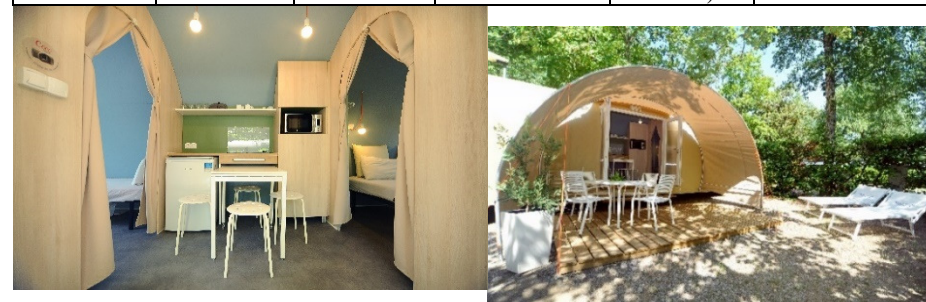

MOBILE HOME WITH COVERED BALCONY - TYPE A SUPERIOR

Surface of 24 m ²
Covered balcony of 13,5 m ²
Living room with sofa bed
2 bedrooms: 1 double bed and 1 with 3 beds
Fully equipped kitchen
1 Bathroom

MOBILE HOME WITH COVERED BALCONY - TYPE B

Surface 28-30 m ²
Covered balcony of 18 m ²
Living room with sofa bed
2 bedrooms: 1 double bed and 1 with 2 beds
Fully equipped kitchen
2 Bathrooms

MOBILE HOME WITH COVERED BALCONY - TYPE LUX

Surface 34 sqm
Covered balcony 30 sqm
Living room with tv
2 bedrooms: 5 beds or 3 bedrooms: 6 beds
Fully equipped kitchen
2 Bathrooms with 2 showers

Mobile homes are an ideal choice for families looking for a relaxing holiday in a natural setting. Designed to meet the highest technical specifications they have a great deal of both indoor and covered and equipped outdoor space, as well as an ample patio. The mobile homes are equipped with everything you need for day-to-day living - hot and cold running water, one or two bathrooms, shower, washbasin, toilet, hob, fridge, cutlery, tableware, kitchenware and in the patio lawn chairs and barbecue.

GLAMPING TENTS “COCO SWEET”

Surface tent 16 m ²	Patio 8 m ²	Height mt.2,9	2 bedrooms: 1 double bed and 1 with 2 beds	Fully equipped kitchen (without connection to water)	Bathroom/toilet not available
--------------------------------	------------------------	---------------	--	--	-------------------------------