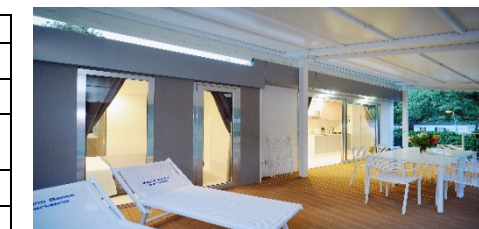

MOBILE HOME WITH COVERED BALCONY - TYPE A SUPERIOR

Surface of 24 m ²
Covered balcony of 13,5 m ²
Living room with sofa bed
2 bedrooms: 1 double bed and 1 with 3 beds
Fully equipped kitchen
1 Bathroom

MOBILE HOME WITH COVERED BALCONY - TYPE B

Surface 28-30 m ²
Covered balcony of 18 m ²
Living room with sofa bed
2 bedrooms: 1 double bed and 1 with 2 beds
Fully equipped kitchen
2 Bathrooms

MOBILE HOME WITH COVERED BALCONY - TYPE LUX

Surface 34 sqm
Covered balcony 30 sqm
Living room with tv
2 bedrooms: 5 beds or 3 bedrooms: 6 beds
Fully equipped kitchen
2 Bathrooms with 2 showers

MOBILE HOME WITH COVERED BALCONY - TYPE SUPER LUX

Surface 45 sqm
Covered balcony 35 sqm
Living room with television and sofa bed: 2 beds
2 bedrooms: 4 beds
Fully equipped kitchen
2 Bathrooms with shower or bidet